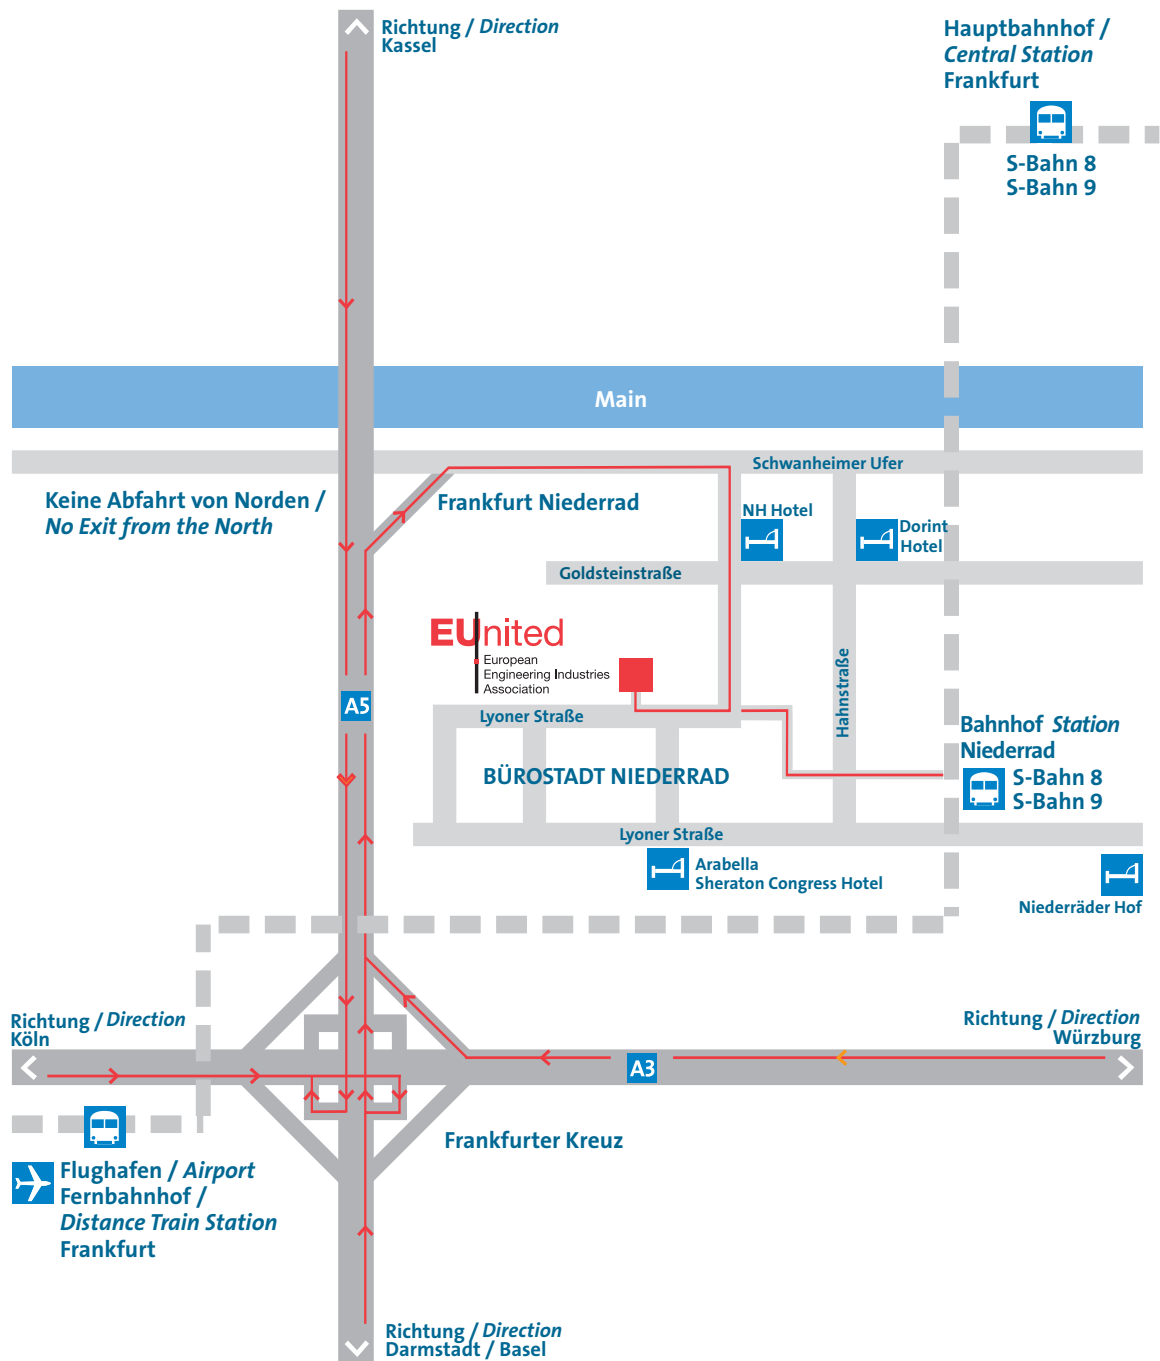

How to find us Frankfurt am Main

How to find us Frankfurt am Main

By car

■ Coming from the South

Take the A5 motorway, cross the "Frankfurter Kreuz" motorway interchange and then take the "Frankfurt-Niederrad (Bürostadt)" exit.

■ Coming from the North

Take the A5 motorway to the "Frankfurter Kreuz" motorway interchange. Here you will have to double back to return in the opposite direction: first follow the signs for Würzburg, then for Kassel. You will now be travelling north on the A5. Take the next exit - "Frankfurt-Niederrad (Bürostadt)".

Continue on foot from the Niederrad station to the VDMA. The walk takes roughly 10 minutes.

Take the footpath at the right of the Mercedes showroom. Continue along Hahnstrasse, turn left into Saonestrasse before turning right at the Job Centre (Arbeitsamt). Walk past the Post Office (Postamt) until you get to Lyoner Strasse 18.

Take the footpath at the right of the Mercedes showroom. Continue along Hahnstrasse, turn left into Saonestrasse before turning right at the Job Centre (Arbeitsamt). Walk past the Post Office (Postamt) until you get to Lyoner Strasse 18.